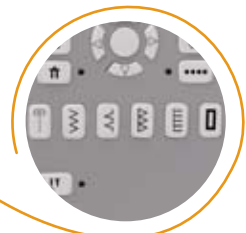

173 Built-In Stitches  
7 One-Step Buttonholes

Auto Tension

Built-In Alphabet

Automatic Needle Threader

Memory Capability

Drop & Sew™ Bobbin System

One-Touch Stitch Selection

FREE Accessories Included